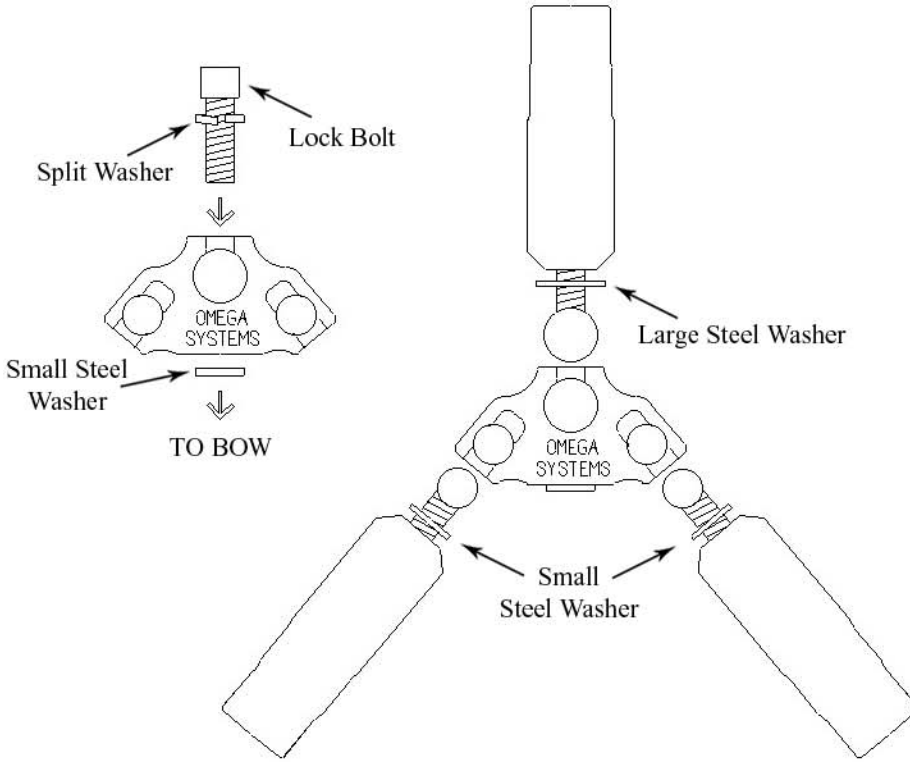

ASSEMBLY INSTRUCTIONS

MERLIN BOWS
BULL IN THE HOLLOW
LEICESTER ROAD
LOUGHBOROUGH
LE12 8UE

WWW.MERLIN-BOWS.CO.UK
INFO@MERLIN-BOWS.CO.UK
PHONE: 01509 233555

ASSEMBLY INSTRUCTIONS

MERLIN BOWS
BULL IN THE HOLLOW
LEICESTER ROAD
LOUGHBOROUGH
LE12 8UE