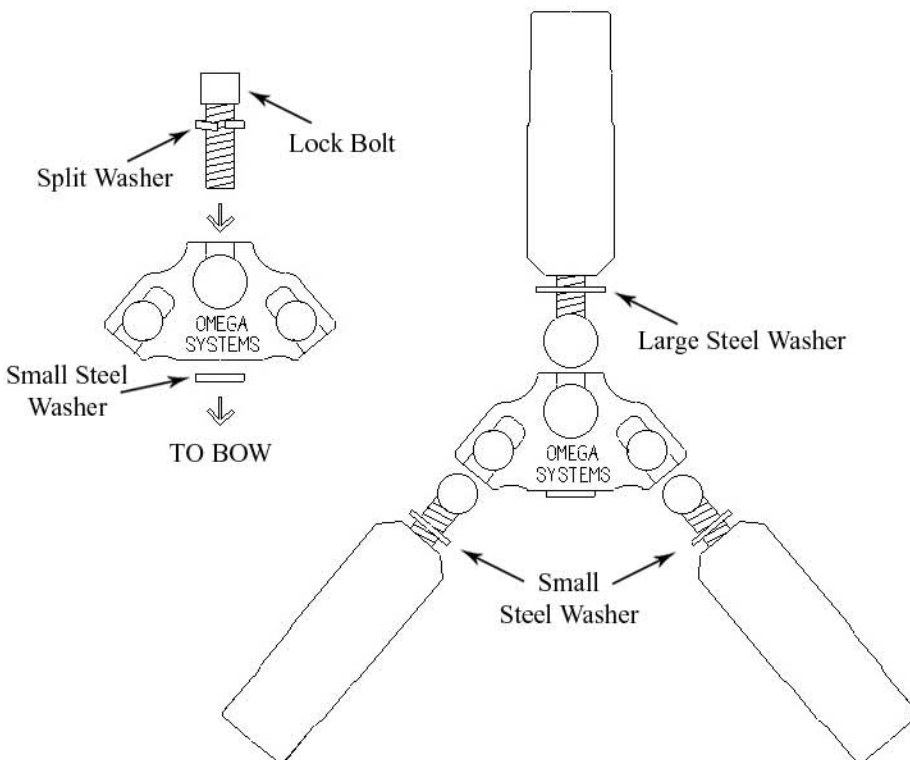

ASSEMBLY INSTRUCTIONS

MERLIN BOWS
BULL IN THE HOLLOW
LEICESTER ROAD
LOUGHBOROUGH
LE12 8UE

WWW.MERLIN-BOWS.CO.UK
INFO@MERLIN-BOWS.CO.UK
PHONE: 01509 233555

ASSEMBLY INSTRUCTIONS

MERLIN BOWS
BULL IN THE HOLLOW
LEICESTER ROAD
LOUGHBOROUGH
LE12 8UE